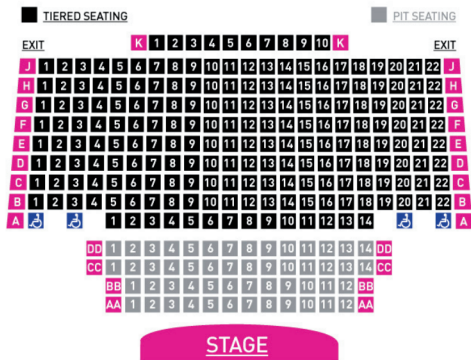

SEATING PLAN

ACCESSIBILITY

There are wheelchair accessible spaces in the auditorium but limited access to the other areas.

The infra-red hearing system operates in the auditorium and headsets can be collected from the Box Office.